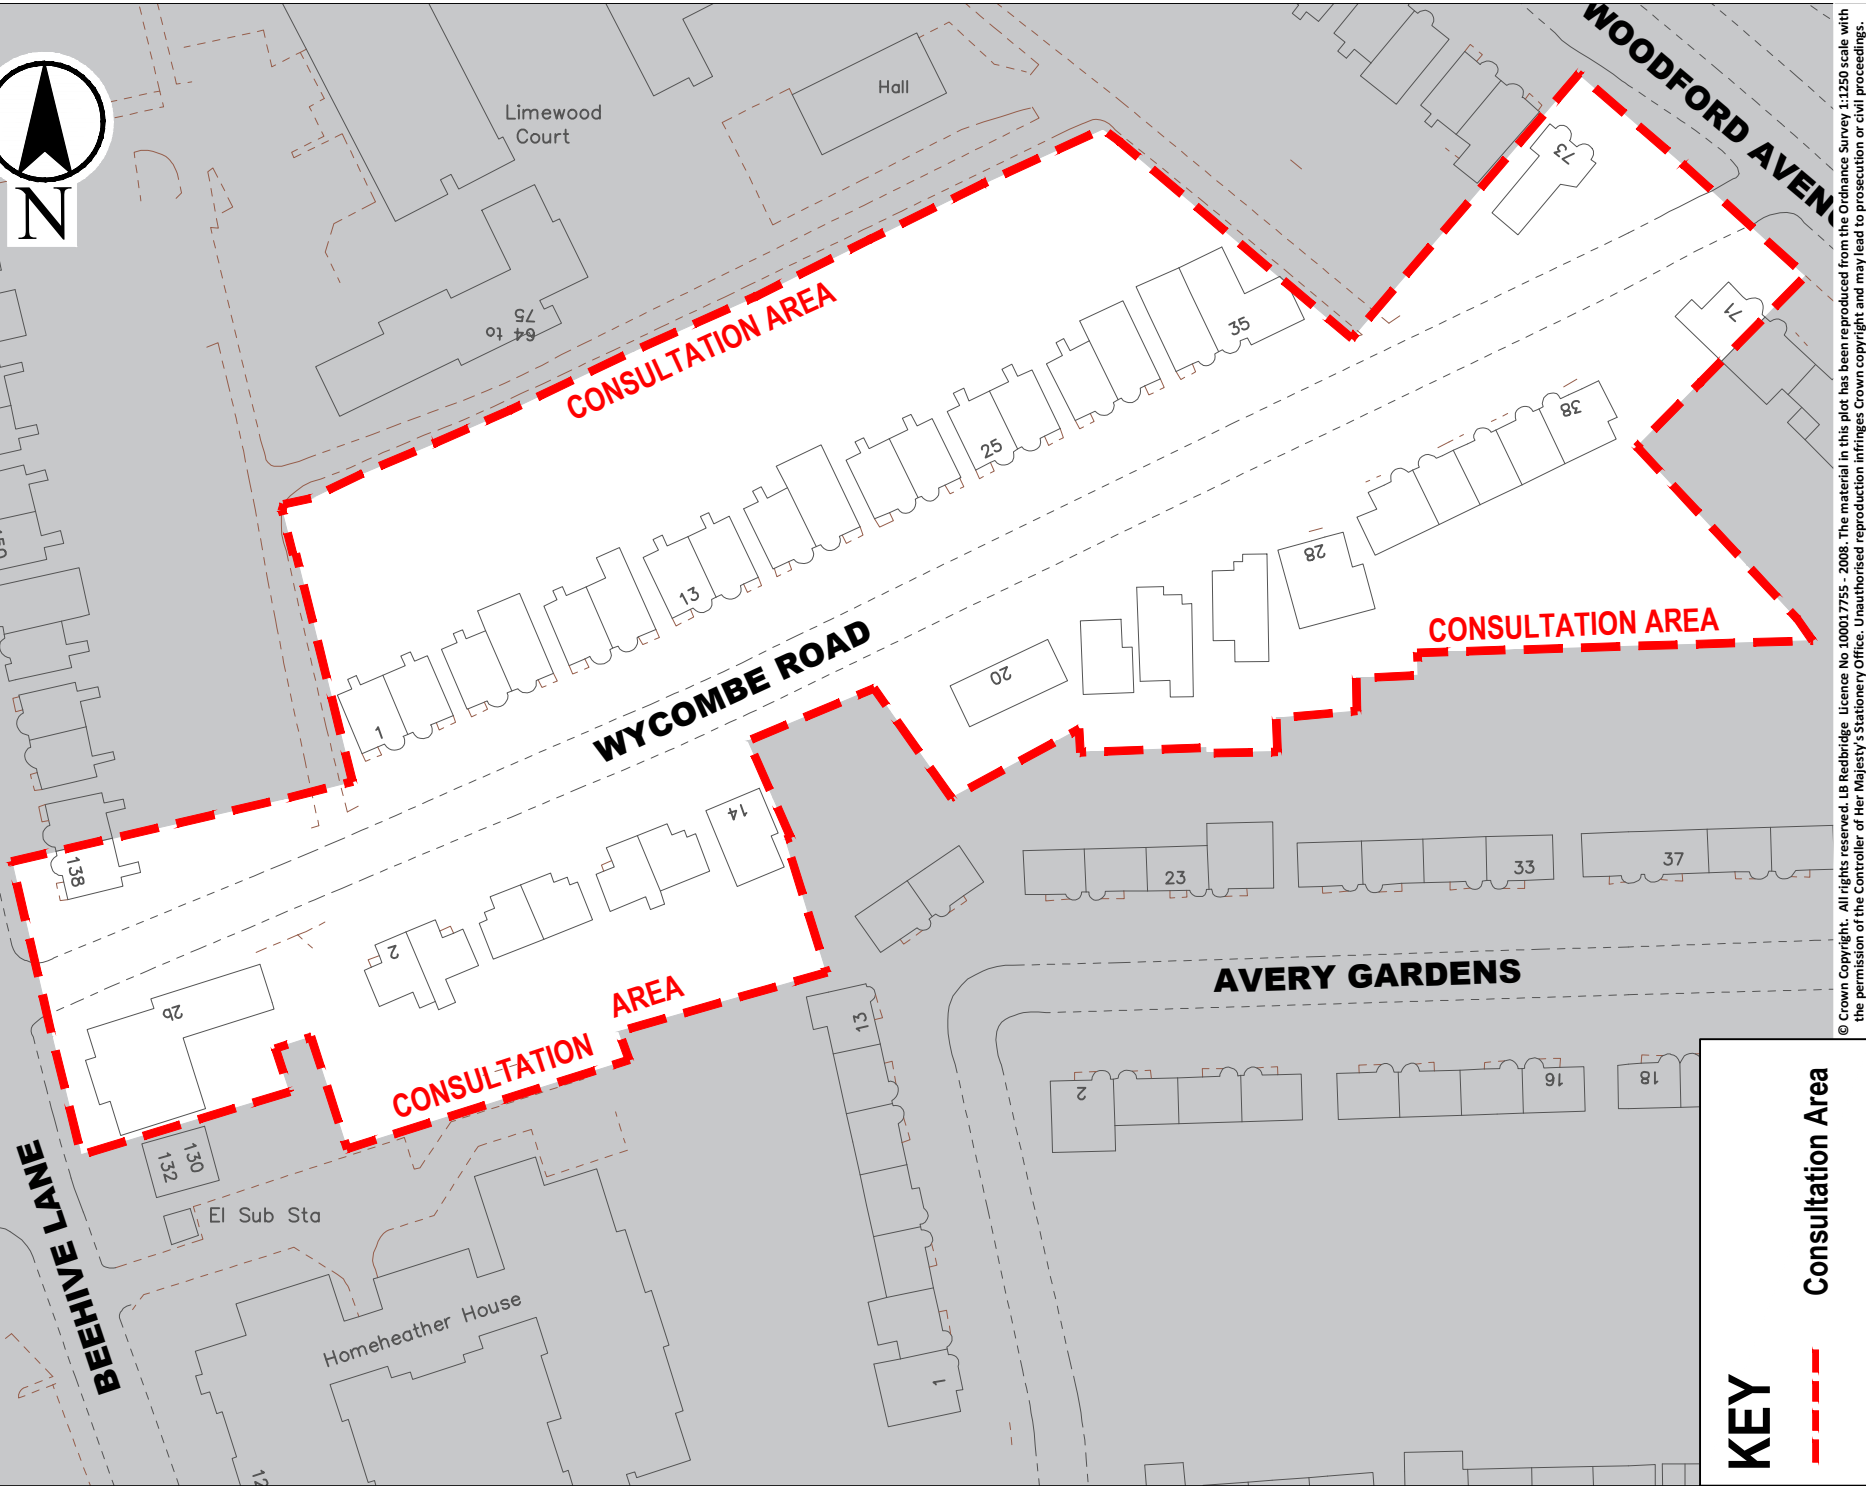

Parking Consultation Area

KEY

Consultation Area

© Crown Copyright. All rights reserved. LB Redbridge. Licence No. 100017255. 2008. The material in this plot has been reproduced from the Ordnance Survey 1:1250 scale with the permission of the Controller of Her Majesty's Stationery Office. Unauthorised reproduction infringes Crown copyright and may lead to prosecution or civil proceedings.